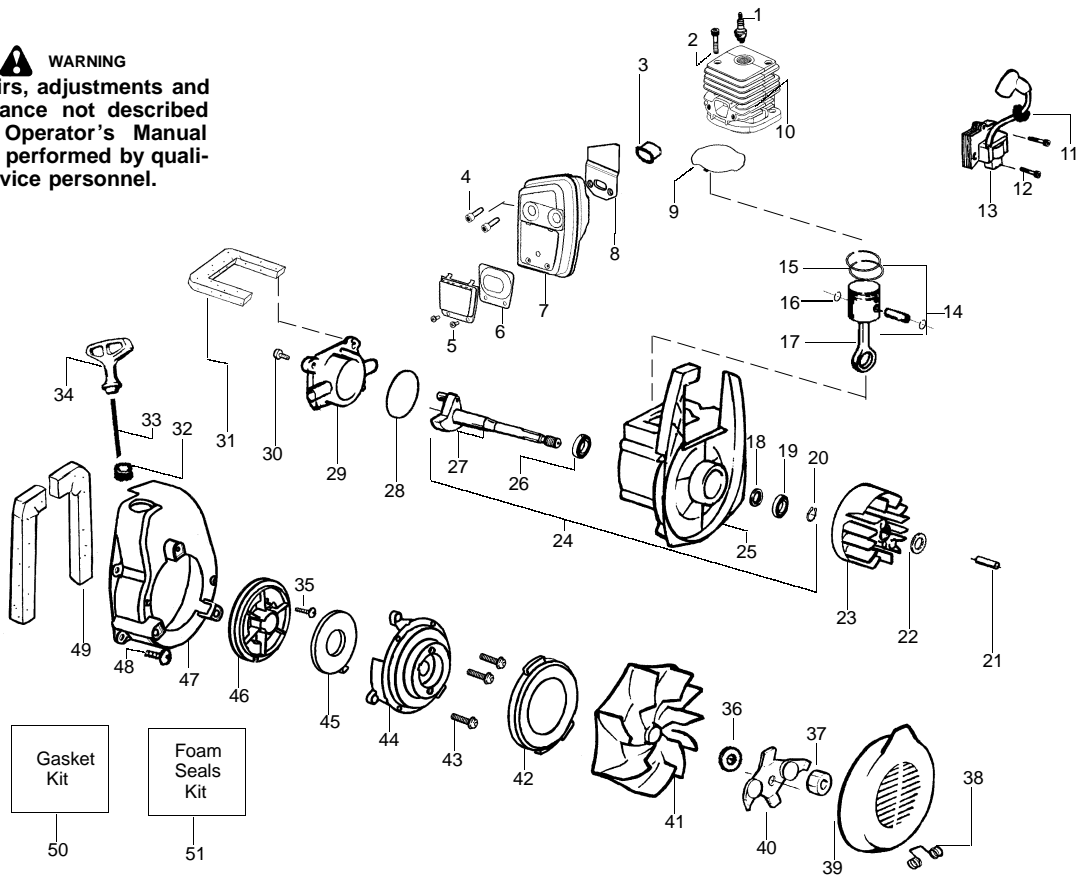

⚠ WARNING
All repairs, adjustments and maintenance not described in the Operator's Manual must be performed by qualified service personnel.

Ref.	Part No.	Description	Ref.	Part No.	Description	Ref.	Part No.	Description
1.	952030249	Spark Plug (RCJ-6Y)	21.	530016190	Spacer-Flywheel	40.	530095461	Assy-Mulch Blade
2.	530015953	Screw	22.	530015149	Washer	41.	530069817	Assy-Impeller
3.	530055191	Insulator-Heat	23.	530039209	Assy-Flywheel	42.	530056625	Seal-Ring
4.	530016387	Screw-Muffler-Internal	24.	530071456	Assy-Crankcase/Crank shaft (incl. 20,25,27)	43.	530016349	Screw
5.	530015241	Screw	25.	530012492	Assy-Crankcase (Incl. 18,19,26)	44.	530055101	Housing-Pulley
6.	530071593	Kit-Spark Screen (incl. #5)	26.	530032125	Bearing-Inner	45.	530042086	Spring-Starter
7.	530071600	Kit-Muffler (incl. 4,5,6, & 8)	27.	530012452	Assy-Crankshaft	46.	530071466	Kit-Starter Pulley
8.	530071458	Gasket-Baffle (kit)	28.	530071458	O-ring-C/case (kit)	47.	530055102	Fan Housing
9.	530071458	Gasket-Cylinder (kit)	29.	530012443	Cover-Crankcase	48.	530015810	Screw
10.	530012432	Cylinder	30.	530015810	Screw	49.	530071459	Foam-182mm (kit)
11.	530019182	Grommet-Ign. Module	31.	530071459	Foam-219mm (kit)	50.	530071458	Kit-Gasket (page 1 incl. 2, & 5) (page 2 incl. 8,9, & 28)
12.	530016357	Screw-Ignition Module	32.	530029182	Eyelet-Flange	51.	530071459	Kit-Foam Seals (page 1 incl. 1,14,17,32) (page 2 incl. 31 & 49)
13.	530035505	Ignition Module	33.	530071467	Kit-Rope			
14.	530071357	Kit-Piston (Incl. 15 & 16)	34.	530049488	Handle-Starter			
15.	530055120	Piston Ring	35.	530016391	Screw-Rope			
16.	530015162	Retainer-Piston Pin	36.	530016240	Washer-Belleville			
17.	530069945	Assy-Connecting Rod	37.	530626605	Nut			
18.	530071615	Kit-Crankcase Seal	38.	530402043	Spring-Return Cover			
19.	530055728	Bearing-Outer	39.	530049313	Inlet Door			
20.	530015941	Retainer Ring-C'chaft						